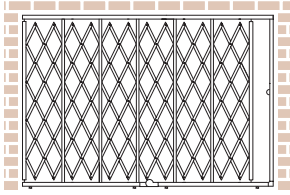

Over 160 Years of Loss Prevention Experience

Hybrid Gates

Designed with a continuous frame on all sides that feature twice as much steel as our standard heavy-duty gates, the Hybrid utilizes a combination of vertical bars and traditional scissor style webbing to provide total coverage and maximum security. Available in single or pair, each Hybrid gate is custom built to your specifications to protect openings of any size.

Top & Bottom Track: $1\frac{7}{8}$ " x $1\frac{15}{16}$ " 11-gauge U-channel

Hinge Bar: $1\frac{1}{2}$ " x $1\frac{1}{8}$ " 12-gauge Angle Iron

Locking Bar: $1\frac{7}{8}$ " x $1\frac{15}{16}$ " 11-gauge U-channel

Hasp: $\frac{3}{16}$ " Steel Welded to Frame*

Rivets: $\frac{1}{4}$ " x $1\frac{1}{2}$ " Steel

**Padlock not included, Cylinder Lock optional*

SOLUTIONS

- > Shrinkage & Loss Abatement
- > Employee Safety
- > Inventory Protection
- > Visible Security & Inspection
- > Anti-Theft Solutions
- > Storefront Access Control
- > Secure Storage

MARKETS

- > Big Box Stores, Retail & Pharmacies
- > Restaurants, Breweries & Distilleries
- > Data Centers, Education & Government
- > Warehouse & Industrial Facilities

SINGLE GATES

Fixed Top & Fold-Away Bottom Track
Max Width 16' | Max Height 12'