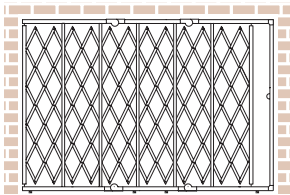

Over 160 Years of Loss Prevention Experience

Hybrid Gates

Designed with a continuous frame on all sides that feature twice as much steel as our standard heavy-duty gates, the Hybrid utilizes a combination of vertical bars and traditional scissor style webbing to provide total coverage and maximum security. Available in single or pair, each Hybrid gate is custom built to your specifications to protect openings of any size.

Top & Bottom Track: $1\frac{7}{8}$ " x $1\frac{15}{16}$ " 11-gauge U-channel

Hinge Bar: $1\frac{1}{2}$ " x $1\frac{1}{8}$ " 12-gauge Angle Iron

Locking Bar: $1\frac{7}{8}$ " x $1\frac{15}{16}$ " 11-gauge U-channel

Hasp: $\frac{3}{16}$ " Steel Welded to Frame*

Rivets: $\frac{1}{4}$ " x $1\frac{1}{2}$ " Steel

**Padlock not included, Cylinder Lock optional*

SOLUTIONS

- > Shrinkage & Loss Abatement
- > Employee Safety
- > Inventory Protection
- > Visible Security & Inspection
- > Anti-Theft Solutions
- > Storefront Access Control
- > Secure Storage

MARKETS

- > Big Box Stores, Retail & Pharmacies
- > Restaurants, Breweries & Distilleries
- > Data Centers, Education & Government
- > Warehouse & Industrial Facilities

SINGLE GATES

Fixed Top & Fold-Away Bottom Track
Max Width 16' | Max Height 12'