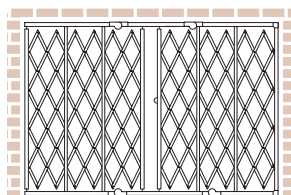

Over 160 Years of Loss Prevention Experience

Hybrid Gates

Designed with a continuous frame on all sides that feature twice as much steel as our standard heavy-duty gates, the Hybrid utilizes a combination of vertical bars and traditional scissor style webbing to provide total coverage and maximum security. Available in single or pair, each Hybrid gate is custom built to your specifications to protect openings of any size.

MARKETS

- > Big Box Stores, Retail & Pharmacies
- > Restaurants, Breweries & Distilleries
- > Data Centers, Education & Government
- > Warehouse & Industrial Facilities

SINGLE GATES

Fixed Top & Fold-Away Bottom Track
Max Width 16' | Max Height 12'

Fold-Away Top & Bottom Tracks
Max Width 16' | Max Height 7'9"

PAIR GATES

Fixed Top & Fold-Away Bottom Track
Max Width 32' | Max Height 12'

Fold-Away Top & Bottom Tracks
Max Width 16' | Max Height 7'9"

TRACK OPTIONS