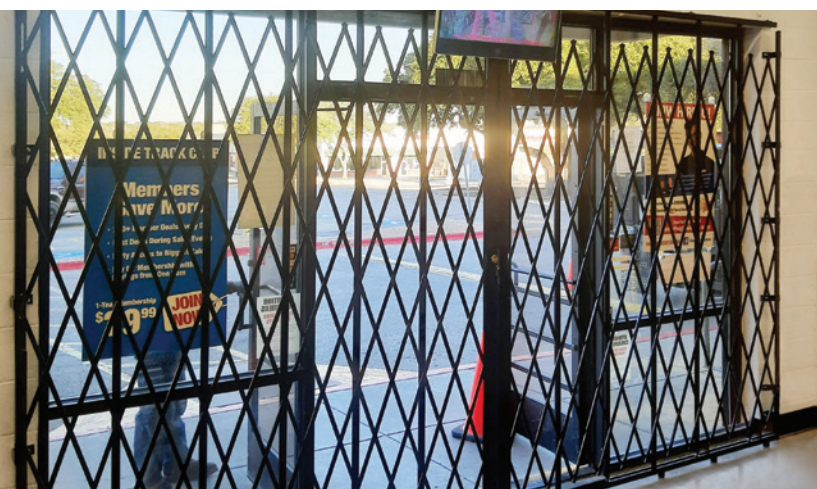

Hybrid Gates

Maximum-Duty Security

The Strongest, Most Secure Gate on the Market

- Ideal for storefronts, large entries and public spaces
- Utilizes a continuous frame, vertical bars and scissor style webbing
- Maintenance-free galvanized steel construction
- Gates ship in 7-14 business days
- Custom powder coated colors available
- 100% made in America

Over 160 Years of Loss Prevention Experience

Hybrid Gates

Designed with a continuous frame on all sides that feature twice as much steel as our standard heavy-duty gates, the Hybrid utilizes a combination of vertical bars and traditional scissor style webbing to provide total coverage and maximum security. Available in single or pair, each Hybrid gate is custom built to your specifications to protect openings of any size.

Top & Bottom Track: $1\frac{7}{8}$ " x $1\frac{15}{16}$ " 11-gauge U-channel

Hinge Bar: $1\frac{1}{2}$ " x $1\frac{1}{8}$ " 12-gauge Angle Iron

Locking Bar: $1\frac{7}{8}$ " x $1\frac{15}{16}$ " 11-gauge U-channel

MARKETS

- > Big Box Stores, Retail & Pharmacies
- > Restaurants, Breweries & Distilleries
- > Data Centers, Education & Government
- > Warehouse & Industrial Facilities

SINGLE GATES

Fixed Top & Fold-Away Bottom Track
Max Width 16' | Max Height 12'