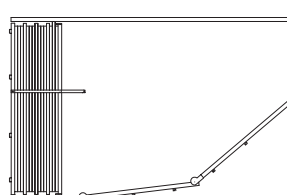

MARKETS

- > Big Box Stores, Retail & Pharmacies
- > Restaurants, Breweries & Distilleries
- > Data Centers, Education & Government
- > Warehouse & Industrial Facilities

SINGLE GATES

Fixed Top & Fold-Away Bottom Track
Max Width 16' | Max Height 12'

Fold-Away Top & Bottom Tracks
Max Width 16' | Max Height 7'9"

PAIR GATES

Fixed Top & Fold-Away Bottom Track
Max Width 32' | Max Height 12'

Fold-Away Top & Bottom Tracks
Max Width 16' | Max Height 7'9"

TRACK OPTIONS