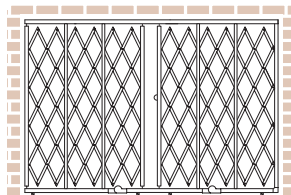

Over 160 Years of Loss Prevention Experience

Hybrid Gates

Designed with a continuous frame on all sides that feature twice as much steel as our standard heavy-duty gates, the Hybrid utilizes a combination of vertical bars and traditional scissor style webbing to provide total coverage and maximum security. Available in single or pair, each Hybrid gate is custom built to your specifications to protect openings of any size.

MARKETS

- > Big Box Stores, Retail & Pharmacies
- > Restaurants, Breweries & Distilleries
- > Data Centers, Education & Government
- > Warehouse & Industrial Facilities

SINGLE GATES

Fixed Top & Fold-Away Bottom Track
Max Width 16' | Max Height 12'

Fold-Away Top & Bottom Tracks
Max Width 16' | Max Height 7'9"

PAIR GATES

Fixed Top & Fold-Away Bottom Track
Max Width 32' | Max Height 12'

Fold-Away Top & Bottom Tracks
Max Width 16' | Max Height 7'9"

TRACK OPTIONS